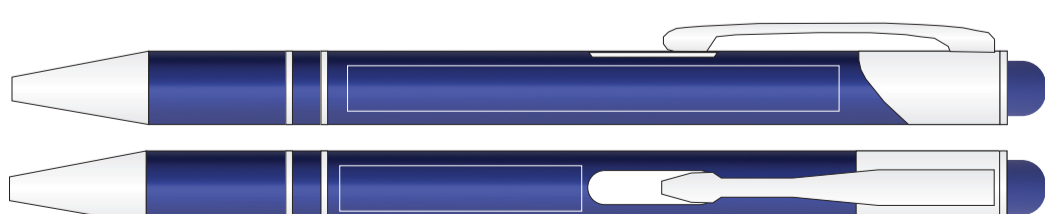

Seria COSMO touch pen

skala 1:1

=

CT-01

CT-03

CT-06

CT-10A

CT-13

CT-20

CT-24