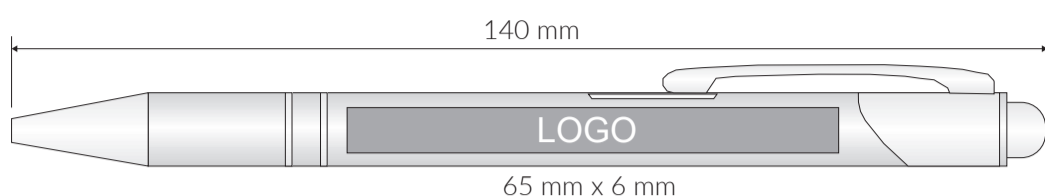

Seria COSMO touch pen

skala 1:1

=

CT-01

CT-03

CT-06

CT-10A

CT-13