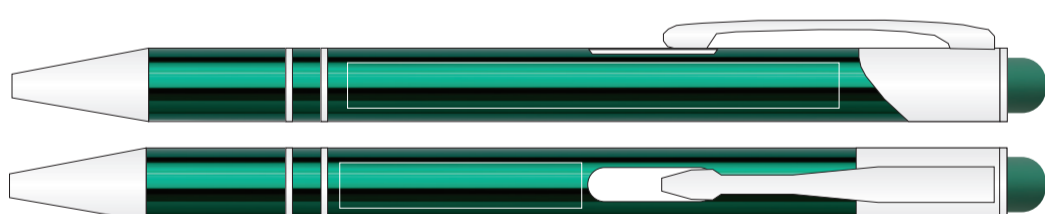

Seria COSMO touch pen

skala 1:1

=

CT-01

CT-03

CT-06

CT-10A

CT-13